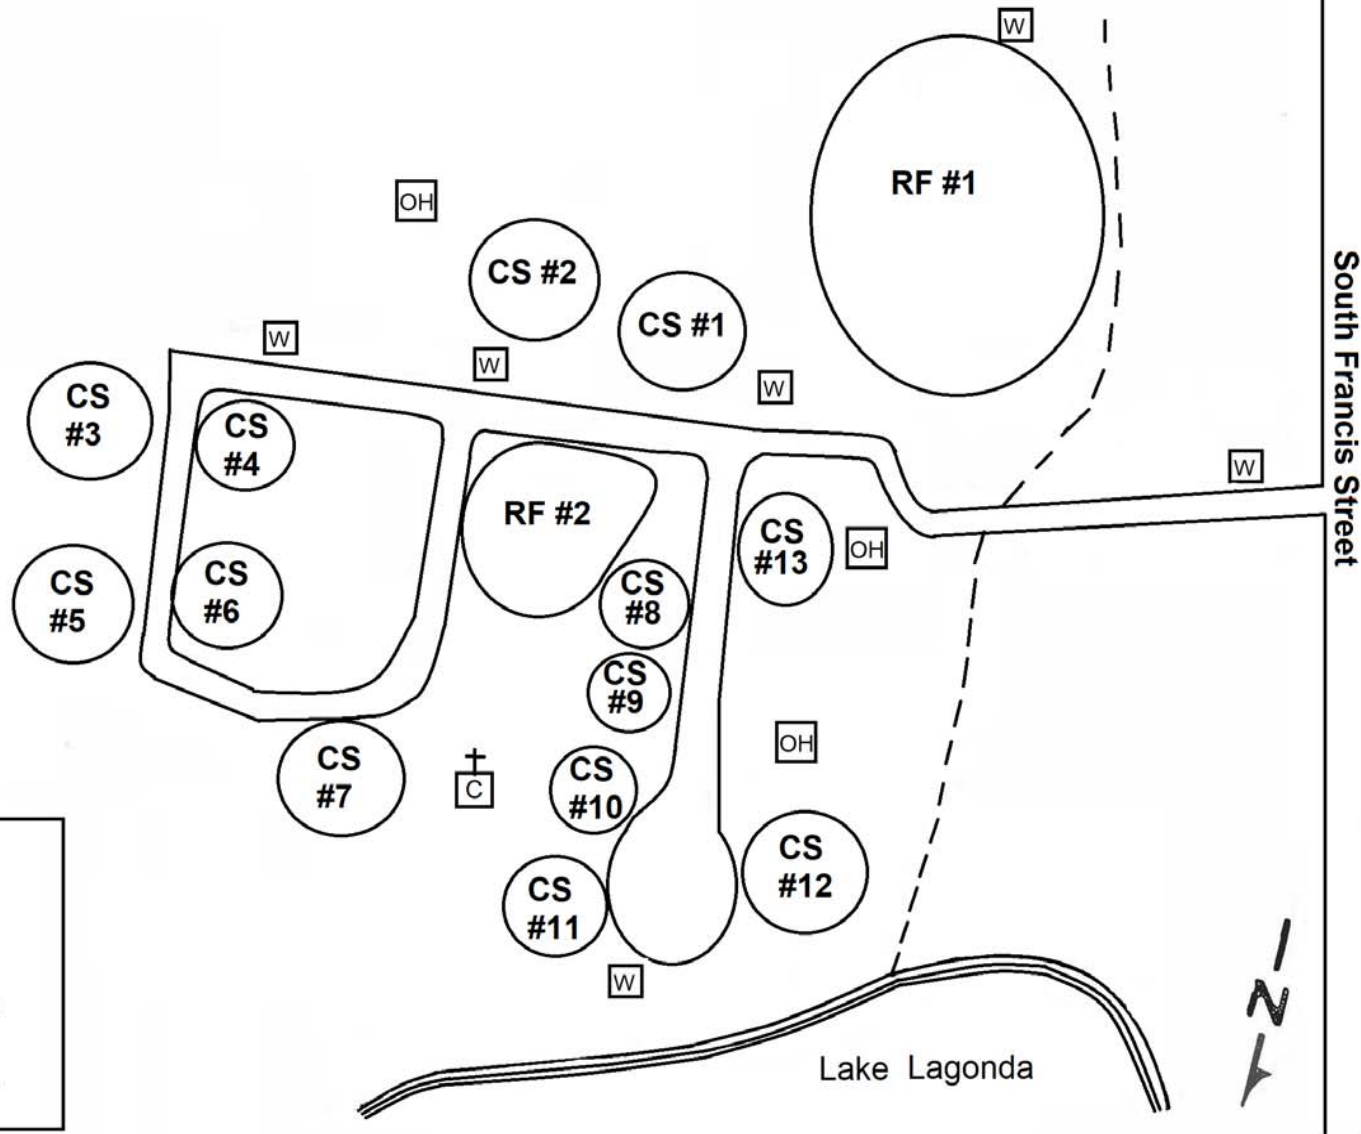

Camp Francis

454 South Francis Street
Interlachen, FL 32148

LEGEND	
Camp Site	CS
Chapel	C
Outhouse	OH
Recreation Field	RF
Road	==
Water	W
Property Line	---

*Map Not to Scale